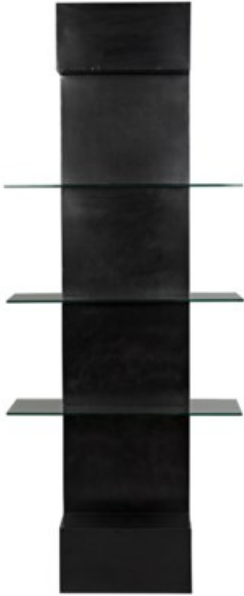

NOIR

Colombo Shelving, Black Metal with Glass

Item ID: GBCS184MTB

Qty Available: 3

Noir 14500 S Broadway, Gardena, CA90248
310-527-5501 | register@bassmanblaine.com (mailto:register@bassmanblaine.com)