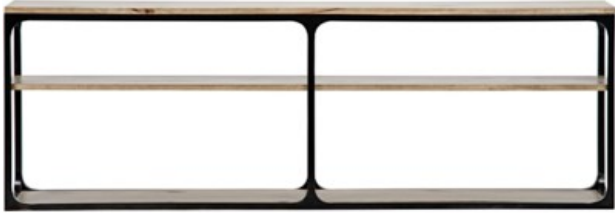

NOIR

Large Noie Console with Black Metal, Walnut

Item ID: GCON242MTB-L

Qty Available: 15

Noir 14500 S Broadway, Gardena, CA 90248
310-527-5501 | register@bassmanblaine.com (<mailto:register@bassmanblaine.com>)